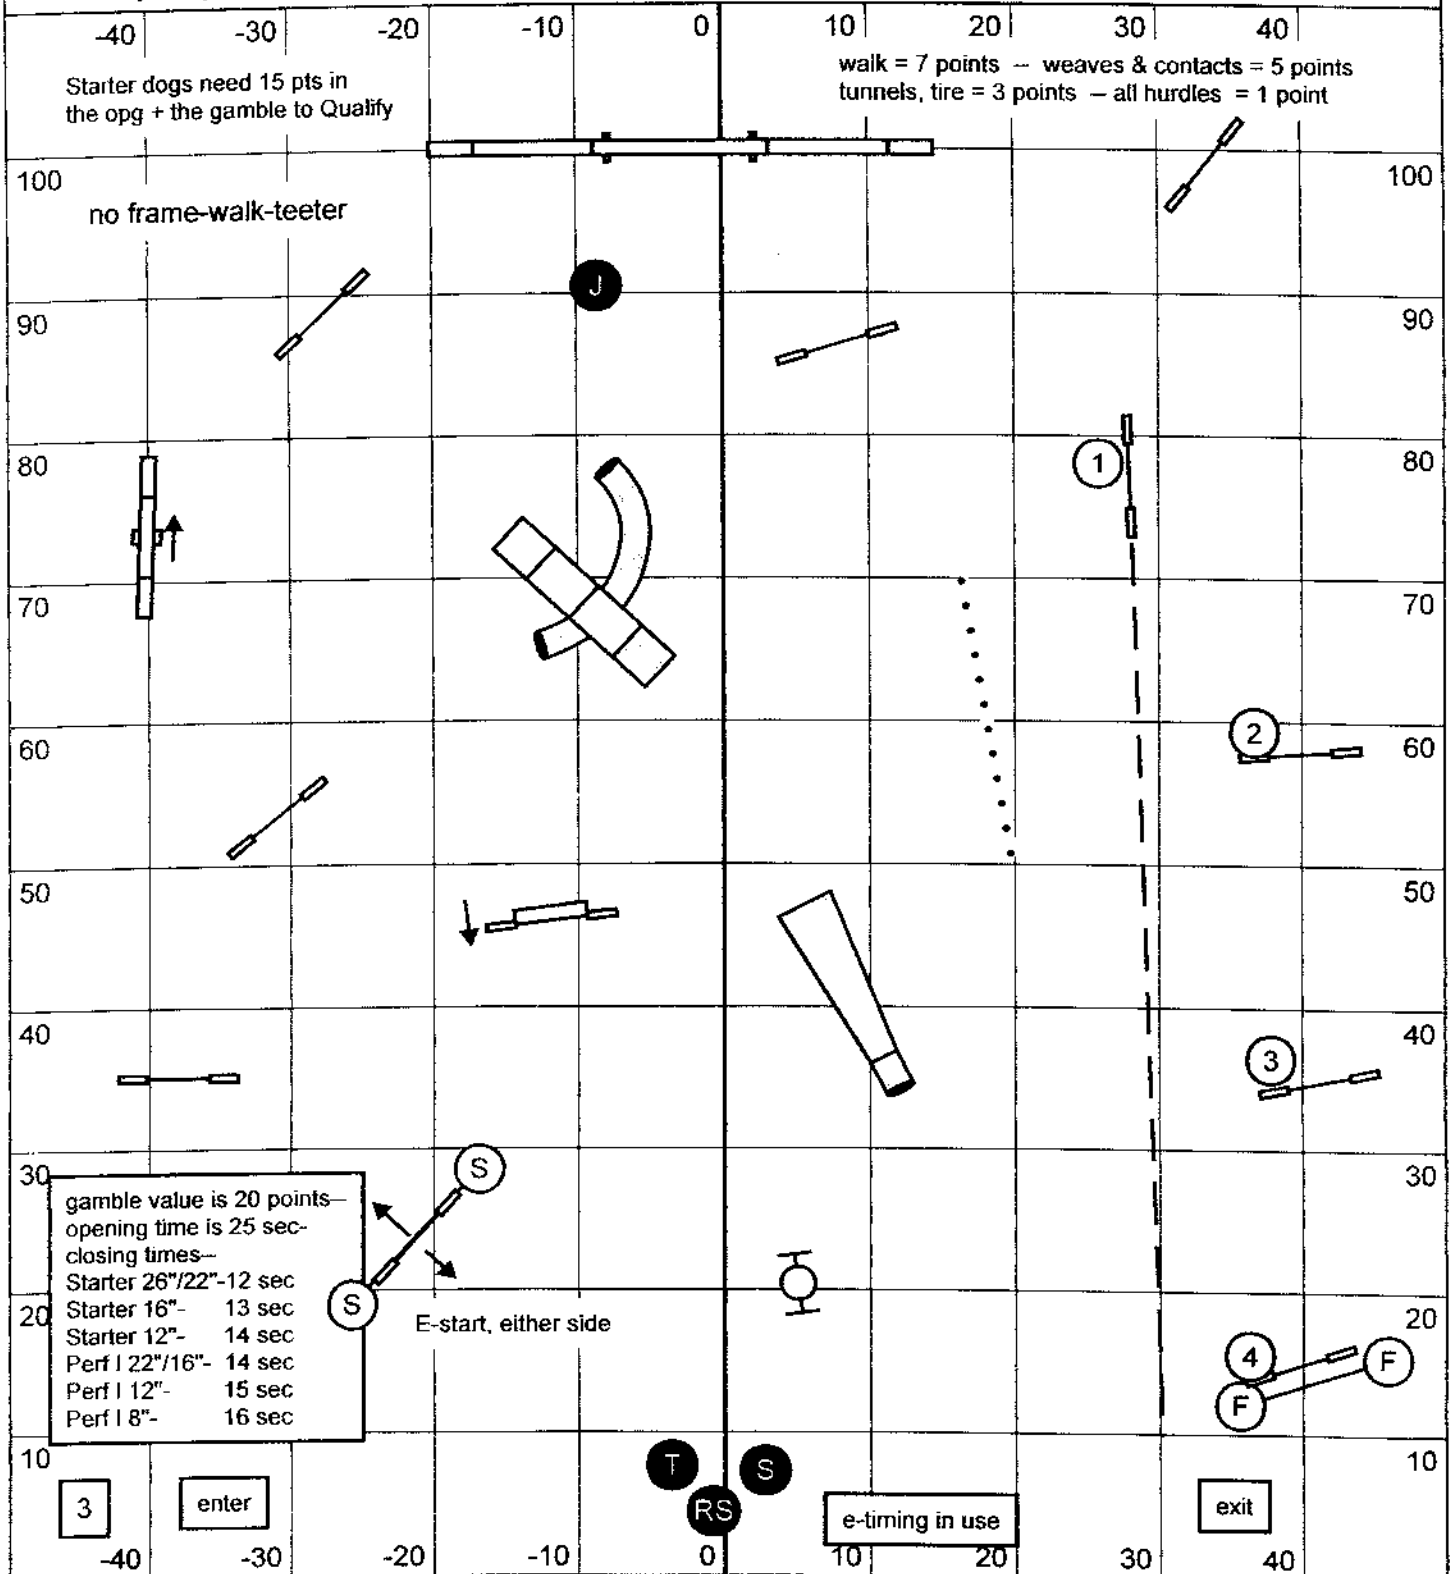

Saturday, July 17, 2010

Starter/PI Standard

SMART, CA
Agility on the Greens II

next dog on line when
previous dog is at #13

judge- Rich Deppe- CA

Saturday, July 17, 2010

Starter/PI Gamblers

SMART, CA
Agility on the Greens II

next dog on line when previous
dog has started the gamble

directional control
judge- Rich Deppe- CA

Saturday, July 17, 2010

Starter/PI Snooker

SMART, CA
Agility on the Greens II

standard snooker
judge- Rich Deppe- CA

Saturday, July 17, 2010

Starter/PI Jumpers

SMART, CA
Agility on the Greens II

next dog on line when
previous dog is at #11

standard snooker
judge- Rich Deppe- CA