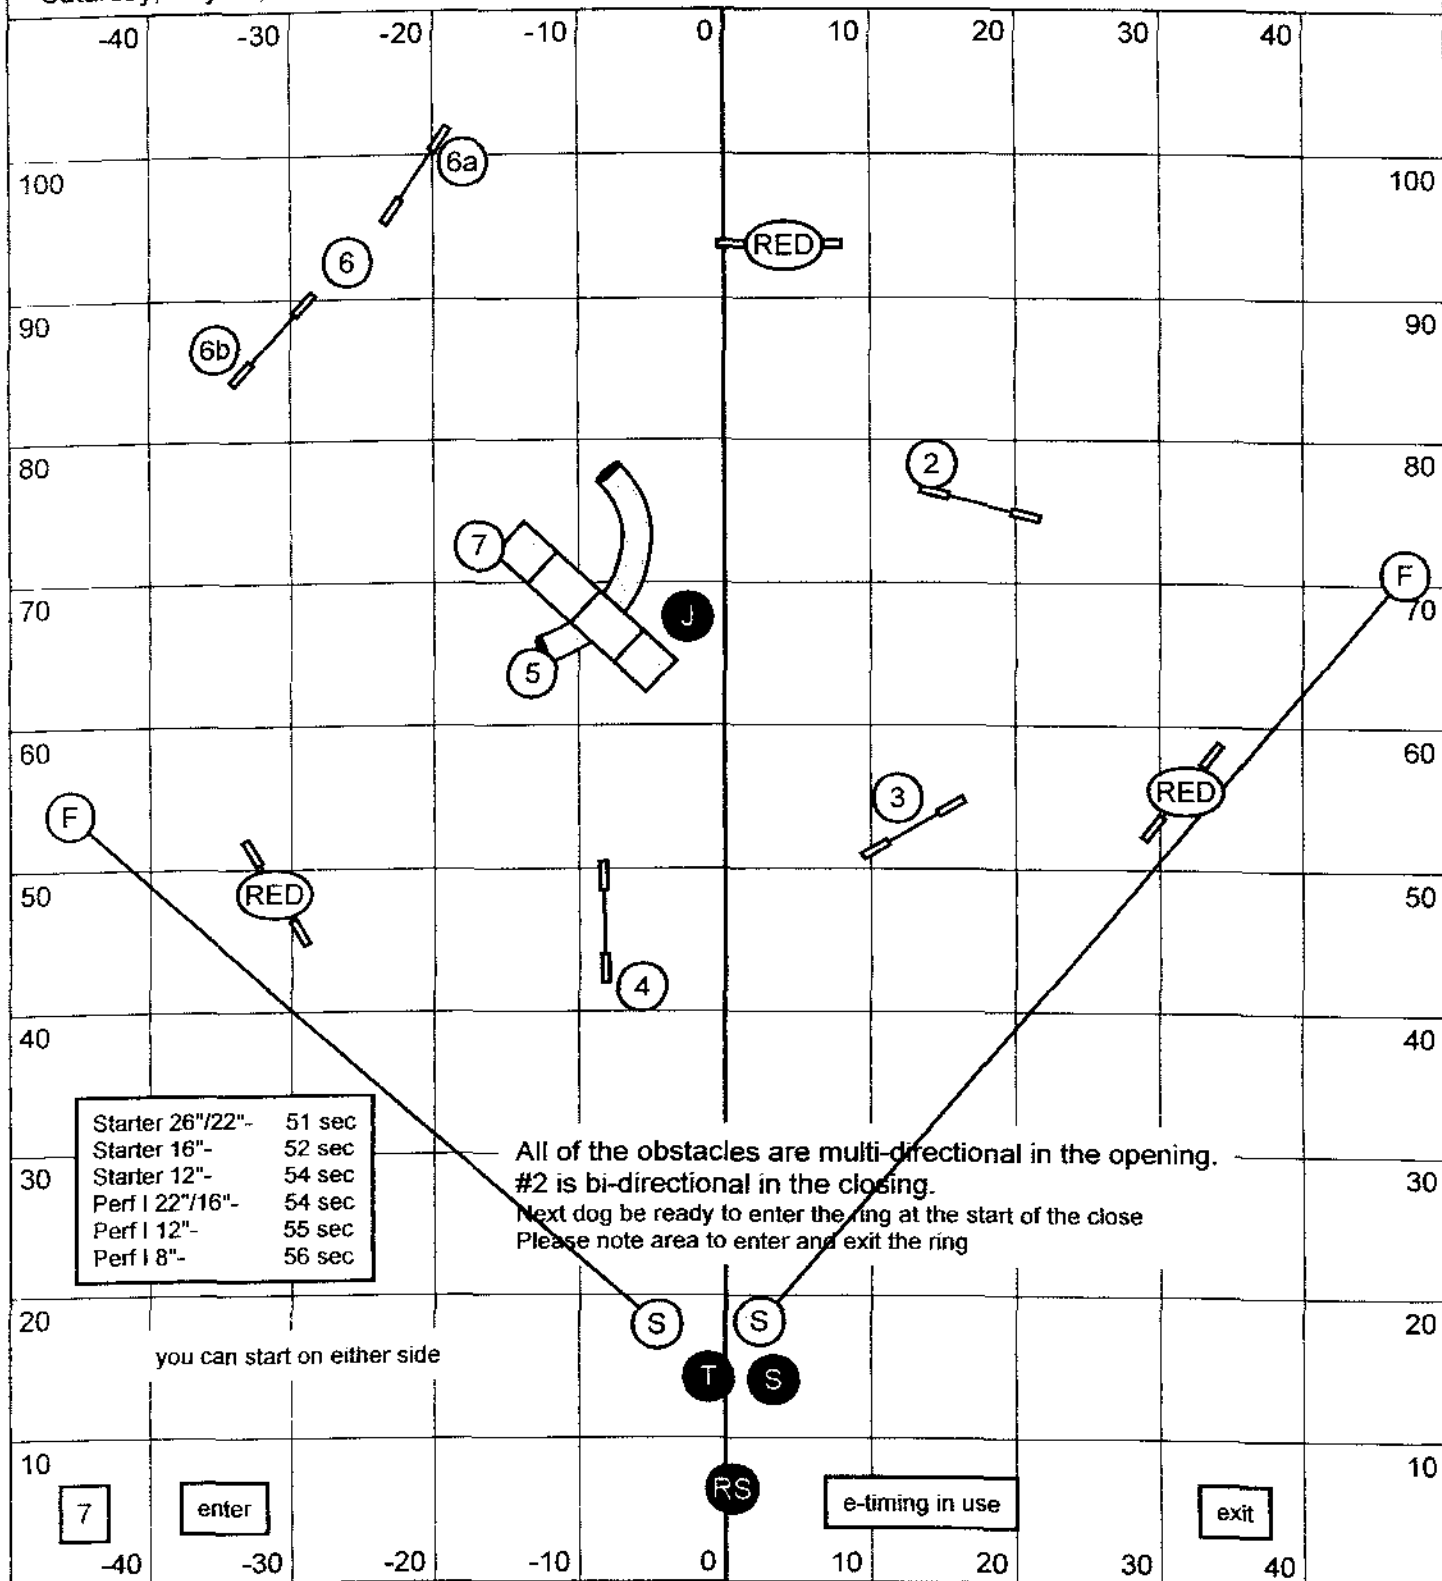

Saturday, July 17, 2010

Starter/PI Standard

SMART, CA
Agility on the Greens II

next dog on line when
previous dog is at #13

judge- Rich Deppe- CA

Saturday, July 17, 2010

Starter/PI Gamblers

SMART, CA
Agility on the Greens II

next dog on line when previous
dog has started the gamble

directional control
judge- Rich Deppe- CA

Saturday, July 17, 2010

Starter/PI Snooker

SMART, CA
Agility on the Greens II

standard snooker
judge- Rich Deppe- CA

Saturday, July 17, 2010

Starter/PI Jumpers

SMART, CA
Agility on the Greens II

next dog on line when
previous dog is at #11

standard snooker
judge- Rich Deppe- CA