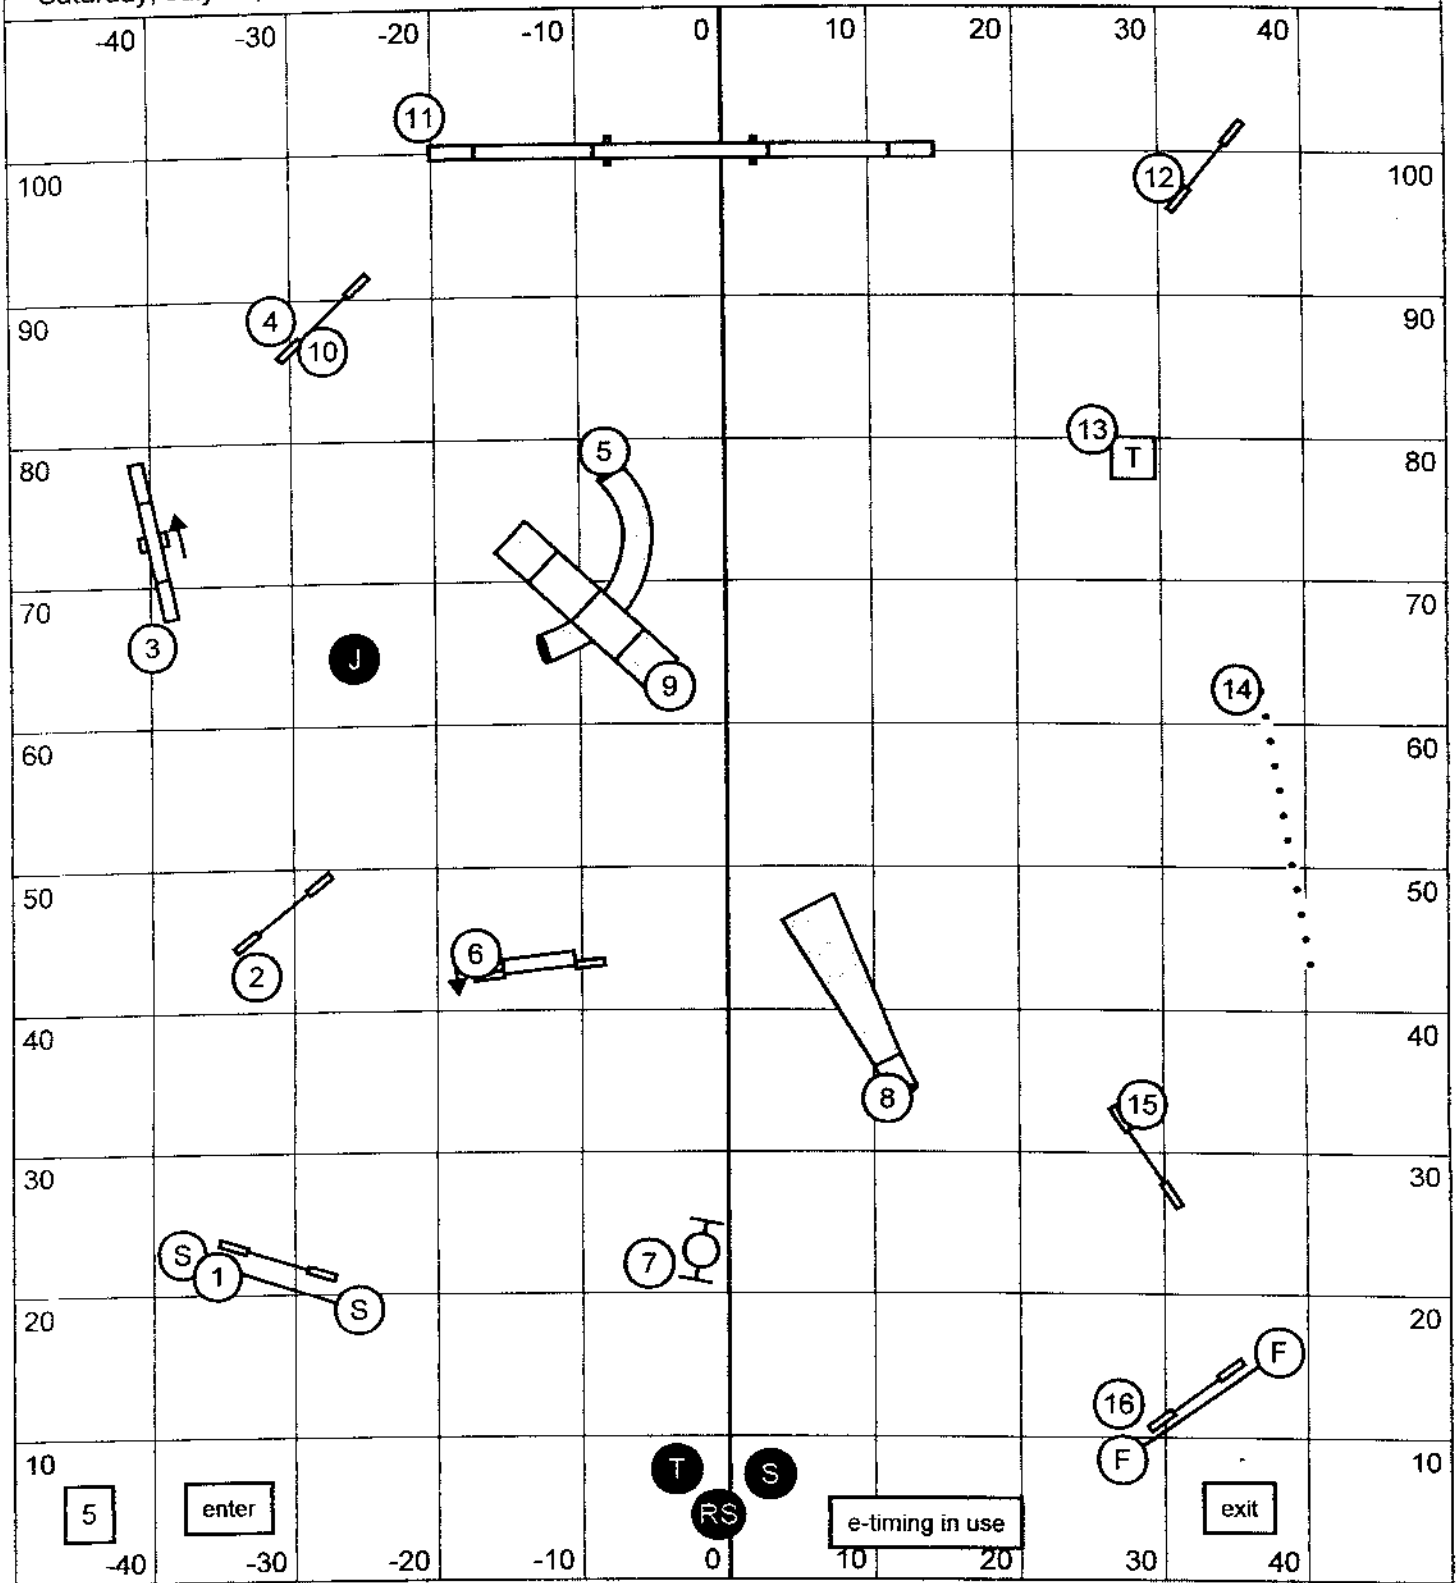

Saturday, July 17, 2010

Starter/PI Standard

SMART, CA
Agility on the Greens II

next dog on line when
previous dog is at #13

judge- Rich Deppe- CA

Saturday, July 17, 2010

Starter/PI Gamblers

SMART, CA
Agility on the Greens II

next dog on line when previous
dog has started the gamble

directional control
judge- Rich Deppe- CA

Saturday, July 17, 2010

Starter/PI Snooker

SMART, CA
Agility on the Greens II

standard snooker
judge- Rich Deppe- CA

Saturday, July 17, 2010

Starter/PI Jumpers

SMART, CA
Agility on the Greens II

next dog on line when
previous dog is at #11

standard snooker
judge- Rich Deppe- CA