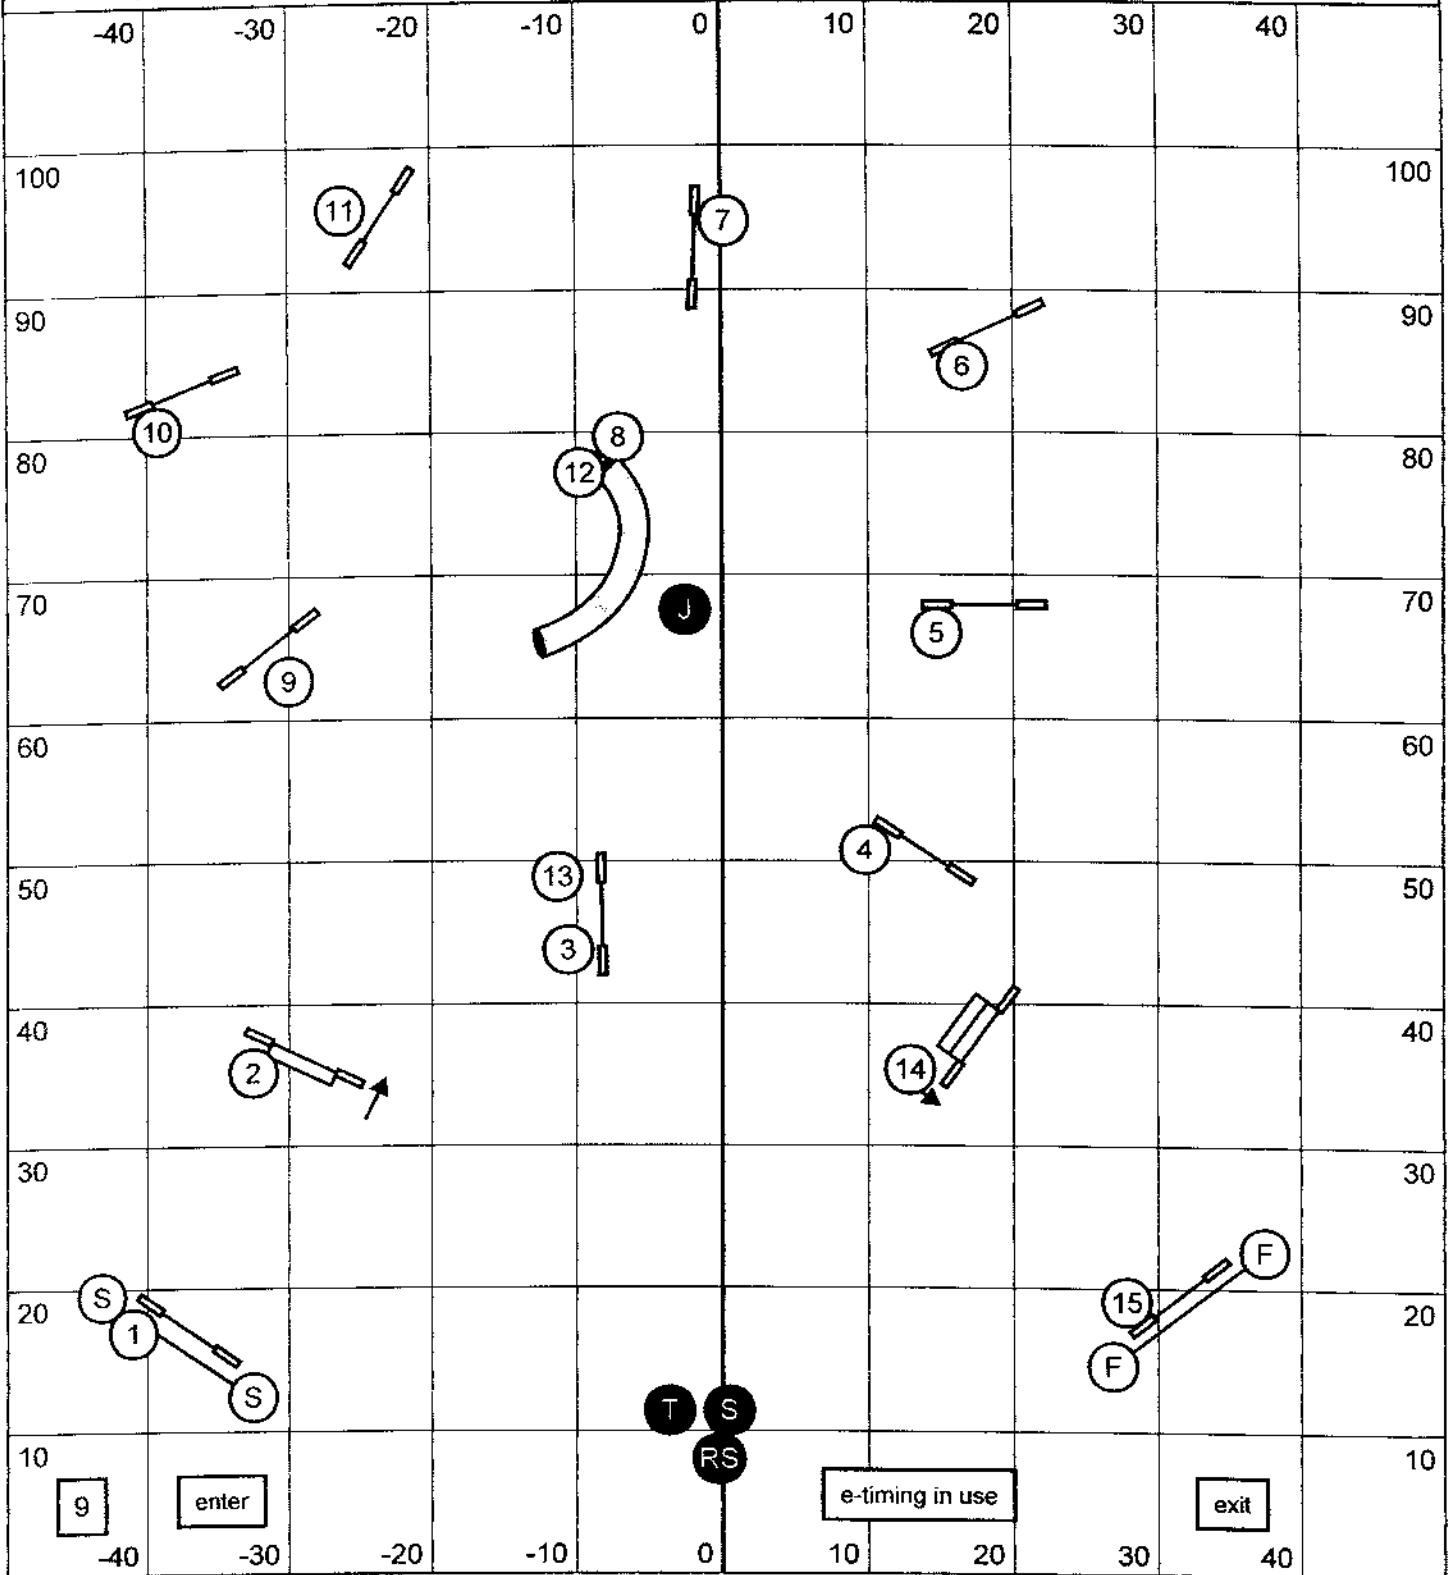

Saturday, July 17, 2010

Starter/PI Standard

SMART, CA
Agility on the Greens II

next dog on line when
previous dog is at #13

judge- Rich Deppe- CA

Saturday, July 17, 2010

Starter/PI Gamblers

SMART, CA
Agility on the Greens II

next dog on line when previous
dog has started the gamble

directional control
judge- Rich Deppe- CA

Saturday, July 17, 2010

Starter/PI Snooker

SMART, CA
Agility on the Greens II

standard snooker
judge- Rich Deppe- CA

Saturday, July 17, 2010

Starter/PI Jumpers

SMART, CA
Agility on the Greens II

next dog on line when
previous dog is at #11

standard snooker
judge- Rich Deppe- CA